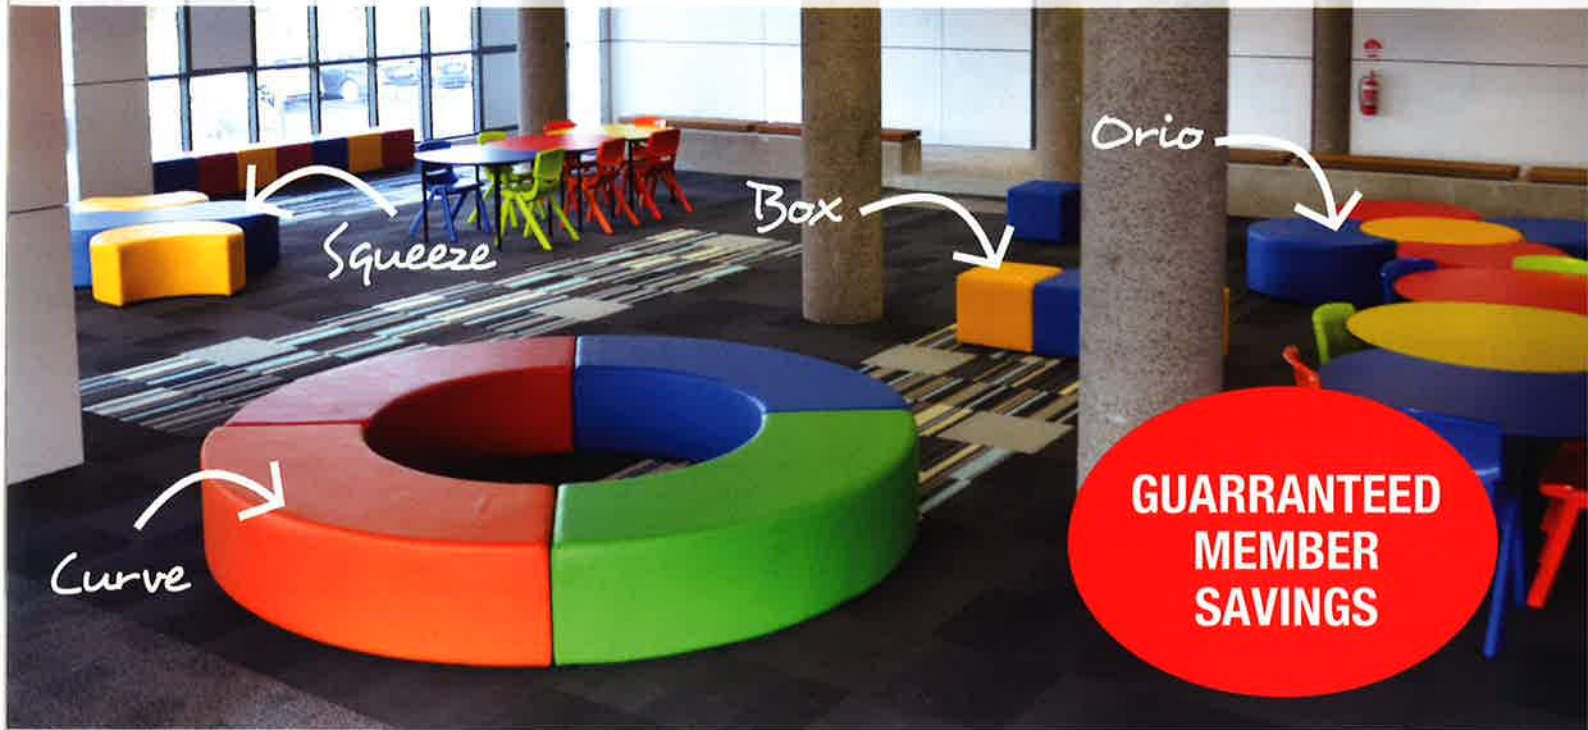

## ◀ Vibrant, Modern Learning Classroom

**Performance Edge Heavy Duty Dual Desk with Postura Chairs**

- 1200 x 600mm
- Tables can be grouped together or separated for individual work

## ▶ Engaged Learning Classroom

**Performance Edge Orio Desk**

- Height adjustable frames for students of all sizes
- Lockable castors

**SAVE  
\$33\***  
per desk

Christian Supply Chain  
BUYING GROUP/AUS

# OTTOMANS

for corridors and open spaces

**GUARRANTEED  
MEMBER  
SAVINGS**

## ▶ Intellect Wave

- Intelligent Classroom Seating
- Superior comfort
- Tidy handle for easy manoeuvring
- Durability - exceeds industry standards.

Available in 3 sizes

**SAVE UP  
TO \$22\***  
per chair